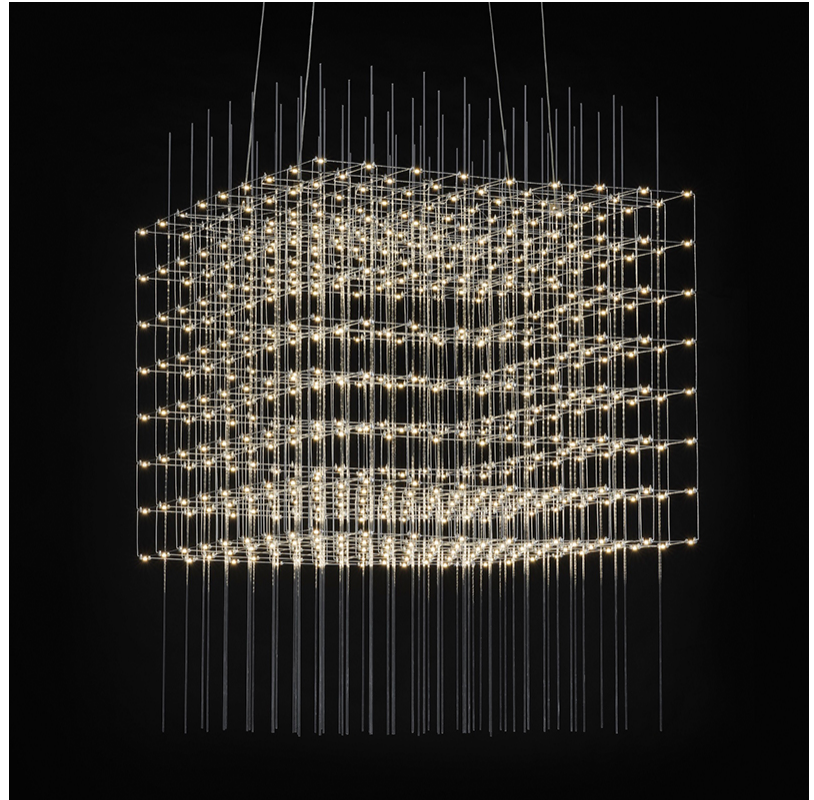

COSMOS SQUARE SUSPENSION

D101743-

base number   LED   Color   Finish
Dimming   Temperature   Options

1. To build a product code in our configurator select the specify button on the base model # product page
2. To build a manual product code on this datasheet choose from the options listed below in blue font and add the suffix to the base model #

GENERAL

Series: Cosmos Square
Brand: Quasar
Division: Design
Mounting Type: Suspension
Mounting Location: Ceiling
Subcategory: Ambient

PHYSICAL

Shape: Square
Length (mm): 1000
Length (in): 39 ³/₈"
Width (mm): 1000
Width (in): 39 ³/₈"
Height (mm): 850
Height (in): 33 ⁷/₁₆"
Max. Overall Height (mm): 2850
Max. Overall Height (in): 112 ³/₁₆"
Light Distribution: Omnidirectional
Weight (kg): 24
Weight (lbs): 52.91
[Fixture Finish: NIC / BRA / BBR](#)
Fixture Material: Metal
Cable Details: 2000mm Cable
Upon Request: Custom Sizes Optional Dowlight upon request

ELECTRICAL

Lamp Type: LED
Input Wattage (W): 328.8
[Dimming: Non-Dimming / Phase Dimming (120vac Only)](#)
Driver Included: Yes
Driver Location: Integrated
Driver Type: Constant Voltage - Universal
Driver Class: Class 2
Input Voltage (V): 120 - 277
Output Voltage (V): 12

LED

Number of LEDs: 548
[Color Temperature (°K): 2400 / 2800](#)
Max. Delivered Lumen (lm): 16440 (2800K)
CRI: >90 CRI
Lamp Life (hrs): 50000

OPTICAL

RATINGS AND CERTIFICATIONS

Certified By: Certified for North American Standards
IP rating: IP20