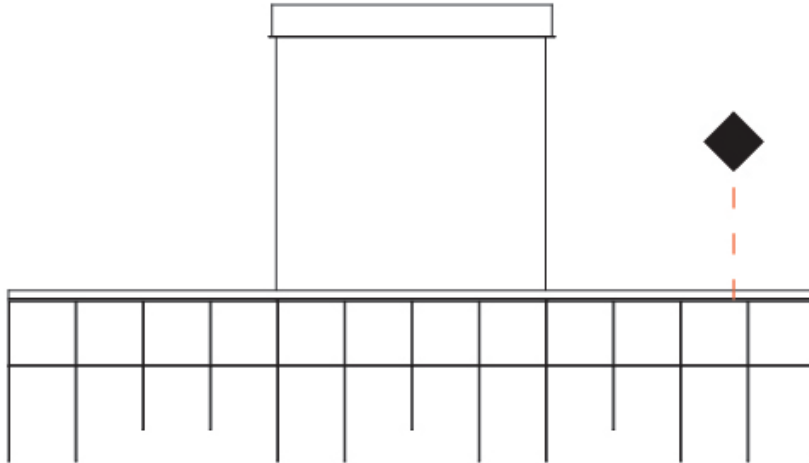

COSMOS SQUARE SUSPENSION

D1010050-

PROJECT _____

TYPE _____

SPECIFIER _____

QUANTITY _____

DATE _____