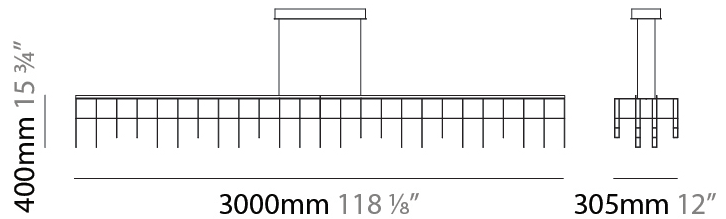

D1010051-

base number   LED Dimming   Color Temperature   Finish Options

1. To build a product code in our configurator select the specify button on the base model # product page
2. To build a manual product code on this datasheet choose from the options listed below in blue font and add the suffix to the base model #

GENERAL

Series: Cosmos Square
Brand: Quasar
Division: Design
Mounting Type: Suspension
Mounting Location: Ceiling
Subcategory: Ambient

PHYSICAL

Shape: Square
Length (mm): 3000
Length (in): 118 1/8
Width (mm): 305
Width (in): 12
Height (mm): 400
Height (in): 15 3/4
Max. Overall Height (mm): 2450
Max. Overall Height (in): 94 1/2
Light Distribution: Omnidirectional
Weight (kg): 16
Weight (lbs): 35.27
[Fixture Finish: NIC / BRA / BBR](#)
Fixture Material: Metal
Cable Details: 2000mm Cable
Upon Request: Custom Sizes Optional Dowlight upon request

ELECTRICAL

Number of Lamps: 258
Lamp Type: LED
Input Wattage (W): 155
Max. Wattage Per Lamp (W): 0.6
[Dimming: 0-10V Dimming / Phase Dimming (120Vac Only)](#)
Driver Included: Yes
Driver Location: Integrated
Driver Type: Constant Voltage - Universal
Driver Class: Class 1
Input Voltage (V): 120 - 277
Output Voltage (V): 12

LED

Number of LEDs: 258
[Color Temperature (°K): 2400 / 2800](#)
Max. Delivered Lumen (lm): 7740 (2800K)
CRI: >90 CRI
Lamp Life (hrs): 50000

OPTICAL

RATINGS AND CERTIFICATIONS

Certified By: Certified for North American Standards
IP rating: IP20