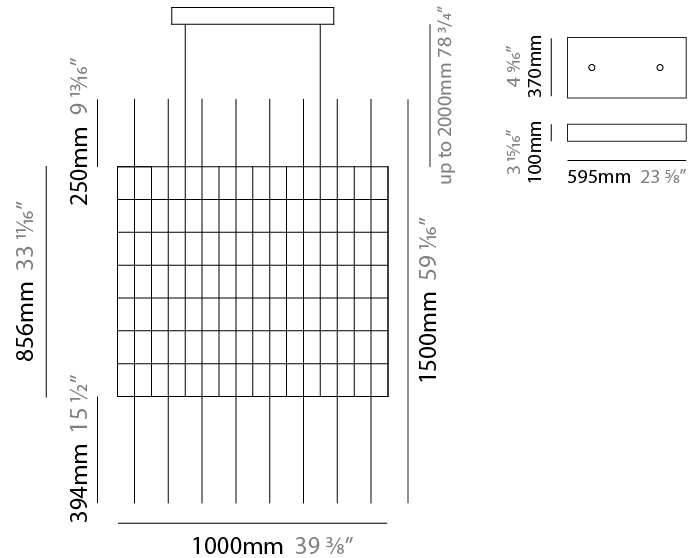

COSMOS SQUARE SUSPENSION

D101743-

base number   LED   Color   Finish
Dimming   Temperature   Options

1. To build a product code in our configurator select the specify button on the base model # product page
2. To build a manual product code on this datasheet choose from the options listed below in blue font and add the suffix to the base model #

GENERAL

Series: Cosmos Square
Brand: Quasar
Division: Design
Mounting Type: Suspension
Mounting Location: Ceiling
Subcategory: Ambient

PHYSICAL

Shape: Square
Length (mm): 1000
Length (in): 39 ³/₈"
Width (mm): 1000
Width (in): 39 ³/₈"
Height (mm): 850
Height (in): 33 ⁷/₁₆"
Max. Overall Height (mm): 2850
Max. Overall Height (in): 112 ³/₁₆"
Light Distribution: Omnidirectional
Weight (kg): 24
Weight (lbs): 52.91
[Fixture Finish: NIC / BRA / BBR](#)
Fixture Material: Metal
Cable Details: 2000mm Cable
Upon Request: Custom Sizes Optional Dowlight upon request

ELECTRICAL

Lamp Type: LED
Input Wattage (W): 328.8
[Dimming: Non-Dimming / Phase Dimming (120vac Only)](#)
Driver Included: Yes
Driver Location: Integrated
Driver Type: Constant Voltage - Universal
Driver Class: Class 2
Input Voltage (V): 120 - 277
Output Voltage (V): 12

LED

Number of LEDs: 548
[Color Temperature (°K): 2400 / 2800](#)
Max. Delivered Lumen (lm): 16440 (2800K)
CRI: >90 CRI
Lamp Life (hrs): 50000

OPTICAL

RATINGS AND CERTIFICATIONS

Certified By: Certified for North American Standards
IP rating: IP20