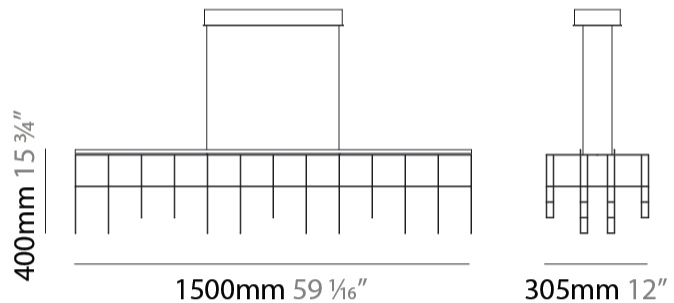

1. To build a product code in our configurator select the specify button on the base model # product page
2. To build a manual product code on this datasheet choose from the options listed below in blue font and add the suffix to the base model #

GENERAL

Series: Cosmos Square
Brand: Quasar
Division: Design
Mounting Type: Suspension
Mounting Location: Ceiling
Subcategory: Ambient

PHYSICAL

Shape: Square
Length (mm): 1500
Length (in): 59 1/16
Width (mm): 305
Width (in): 12
Height (mm): 400
Height (in): 15 3/4
Max. Overall Height (mm): 2450
Max. Overall Height (in): 94 1/2
Light Distribution: Omnidirectional
Weight (kg): 8
Weight (lbs): 17.64
[Fixture Finish: NIC / BRA / BBR](#)
Fixture Material: Metal
Cable Details: 2000mm Cable
Upon Request: Custom Sizes Optional Dowlight upon request

ELECTRICAL

Number of Lamps: 135
Lamp Type: LED
Input Wattage (W): 81
Bulb Included: Bulb Included
Max. Wattage Per Lamp (W): 0.6
[Dimming: Tri-Mode (Non-Dimming and Phase Dimming (120Vac only) and 0-10V Dimming)](#)
Driver Included: Yes
Driver Location: Integrated
Driver Type: Constant Voltage - Universal
Driver Class: Class 2
Input Voltage (V): 120 - 277
Output Voltage (V): 12

LED

Number of LEDs: 135
[Color Temperature (°K): 2400 / 2800](#)
Max. Delivered Lumen (lm): 4050 (2800K)
CRI: >90 CRI
Lamp Life (hrs): 50000

OPTICAL

RATINGS AND CERTIFICATIONS

Certified By: Certified for North American Standards
IP rating: IP20