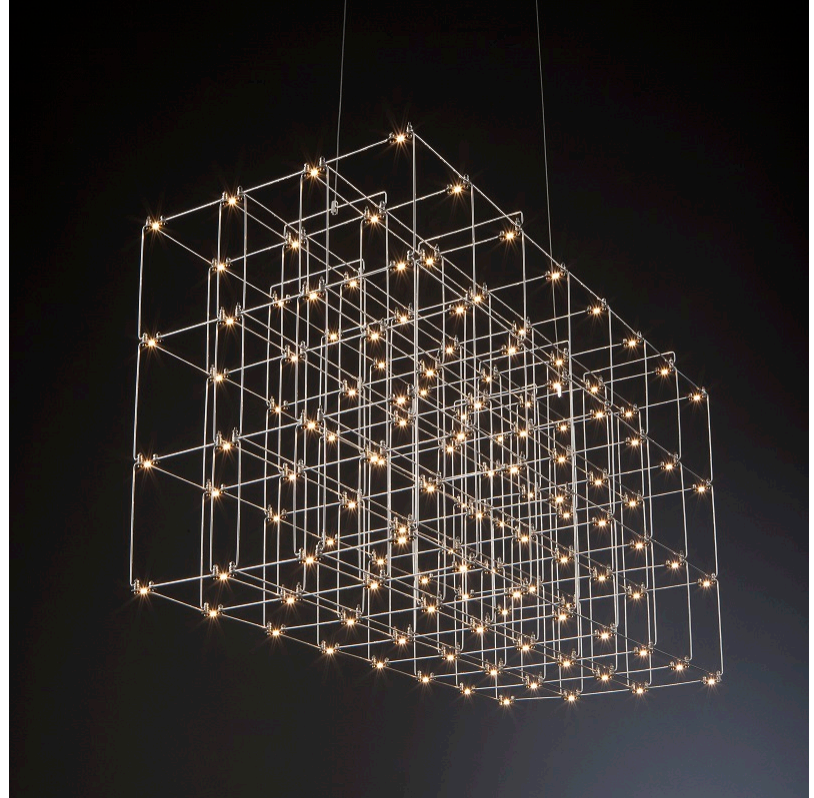

COSMOS SQUARE SUSPENSION

D101944-

base number   LED Dimming   Color Temperature   Finish Options

1. To build a product code in our configurator select the specify button on the base model # product page
2. To build a manual product code on this datasheet choose from the options listed below in blue font and add the suffix to the base model #

GENERAL

Series: Cosmos Square
Brand: Quasar
Division: Design
Mounting Type: Suspension
Mounting Location: Ceiling
Subcategory: Ambient

PHYSICAL

Shape: Square
Length (mm): 1000
Length (in): 39 ³/₈"
Width (mm): 1000
Width (in): 39 ³/₈"
Height (mm): 850
Height (in): 33 ⁷/₁₆"
Max. Overall Height (mm): 2850
Max. Overall Height (in): 112 ³/₁₆"
Light Distribution: Omnidirectional
Weight (kg): 24
Weight (lbs): 52.91
[Fixture Finish: NIC / BRA / BBR](#)
Fixture Material: Metal
Cable Details: 2000mm Cable
Upon Request: Custom Sizes Optional Dowlight upon request

ELECTRICAL

Lamp Type: LED
Input Wattage (W): 328.8
[Dimming: 0-10V Dimming / Phase Dimming (120Vac Only)](#)
Driver Included: Yes
Driver Location: Integrated
Driver Type: Constant Voltage - Universal
Driver Class: Class 2
Input Voltage (V): 120 - 277
Output Voltage (V): 12

LED

Number of LEDs: 548
[Color Temperature (°K): 2400 / 2800](#)
Max. Delivered Lumen (lm): 16440 (2800K)
CRI: >90 CRI
Lamp Life (hrs): 50000

OPTICAL

RATINGS AND CERTIFICATIONS

Certified By: Certified for North American Standards
IP rating: IP20